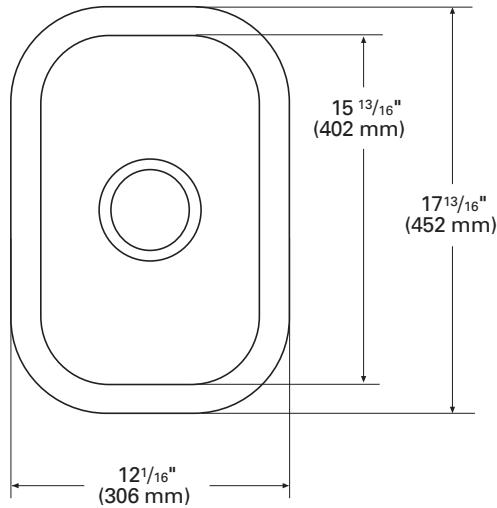

TOP VIEW

FRONT CROSS-SECTION

802 (SEAMED UNDERMOUNT)

INSIDE SINK DIMENSIONS

	Length	×	Width	×	Depth
inches	10 ¹ / ₁₆		15 ¹³ / ₁₆		4 ¹ / ₄
(mm)	(256)		(402)		(108)

For an explanation of installation options, see *Installation/Accessories*.

All drain holes in sinks are nominally 3½" in diameter and accept all standard drain hardware, including waste disposal units.

Metric conversions are approximate.

Corian.