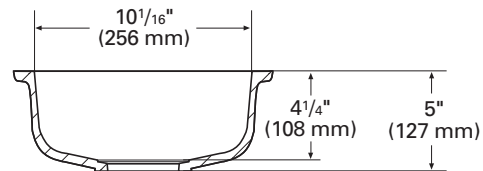

TOP VIEW

FRONT CROSS-SECTION

802 (SEAMED UNDERMOUNT)

INSIDE SINK DIMENSIONS

	Length	×	Width	×	Depth
inches	10 ¹ / ₁₆		15 ¹³ / ₁₆		4 ¹ / ₄
(mm)	(256)		(402)		(108)

For an explanation of installation options, see *Installation/Accessories*.

All drain holes in sinks are nominally 3½" in diameter and accept all standard drain hardware, including waste disposal units.

Metric conversions are approximate.

Corian.