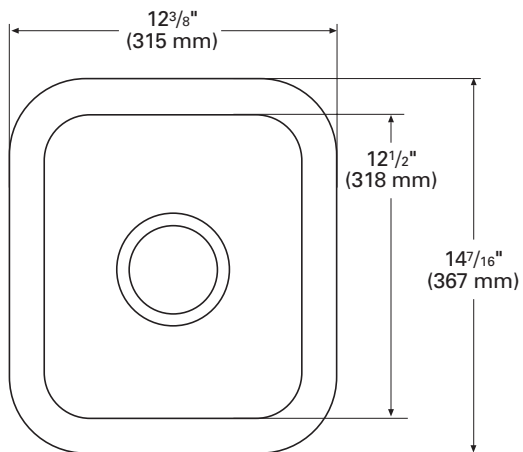

809

Small Single Sink

With its compact design, this sink is the ideal choice when space is a consideration.

- ▶ Can be used for countertop or wet bar installations
- ▶ See *Color Options* page at the beginning of Sinks Section for available colors

TOP VIEW

FRONT CROSS-SECTION

809 (SEAMED UNDERMOUNT)

INSIDE SINK DIMENSIONS

	Length	×	Width	×	Depth
inches	10½		12½		6 ⁹ / ₁₆
(mm)	(268)		(318)		(167)

For an explanation of installation options, see *Installation/Accessories*.

All drain holes in sinks are nominally 3½" in diameter and accept all standard drain hardware, including waste disposal units.

Metric conversions are approximate.

Corian.