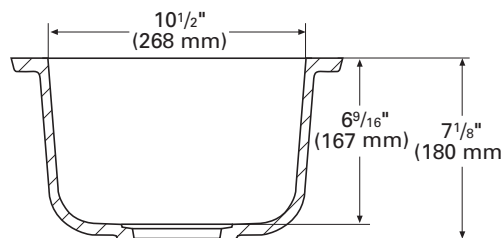

809

Small Single Sink

With its compact design, this sink is the ideal choice when space is a consideration.

- ▶ Can be used for countertop or wet bar installations
- ▶ See *Color Options* page at the beginning of Sinks Section for available colors

TOP VIEW

FRONT CROSS-SECTION

809 (SEAMED UNDERMOUNT)

INSIDE SINK DIMENSIONS

	Length	×	Width	×	Depth
inches	10½		12½		6 ⁹ / ₁₆
(mm)	(268)		(318)		(167)

For an explanation of installation options, see *Installation/Accessories*.

All drain holes in sinks are nominally 3½" in diameter and accept all standard drain hardware, including waste disposal units.

Metric conversions are approximate.

Corian.