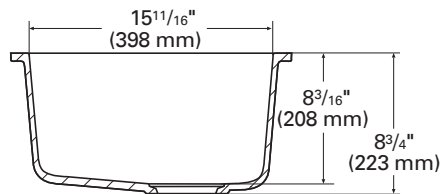

TOP VIEW

SIDE CROSS-SECTION

804 (SEAMED UNDERMOUNT)

INSIDE SINK DIMENSIONS

	Length	×	Width	×	Depth
inches	15 ¹¹ / ₁₆		15 ¹¹ / ₁₆		8 ³ / ₁₆
(mm)	(398)		(398)		(208)

For an explanation of installation options, see *Installation/Accessories*.

All drain holes in sinks are nominally 3 1/2" in diameter and accept all standard drain hardware, including waste disposal units.

Metric conversions are approximate.

Corian.