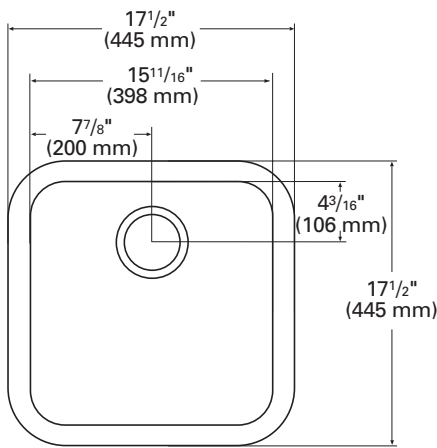

804

Large Single Sink

There's room to spare when you choose this beautiful, yet hardworking sink.

- ▶ Features a deep, square design
- ▶ Use alone or with other Corian® sinks
- ▶ See *Color Options* page at the beginning of Sinks Section for available colors

TOP VIEW

SIDE CROSS-SECTION

804 (SEAMED UNDERMOUNT)

INSIDE SINK DIMENSIONS

	Length	×	Width	×	Depth
inches	15 ¹¹ / ₁₆		15 ¹¹ / ₁₆		8 ³ / ₁₆
(mm)	(398)		(398)		(208)

For an explanation of installation options, see *Installation/Accessories*.

All drain holes in sinks are nominally 3 1/2" in diameter and accept all standard drain hardware, including waste disposal units.

Metric conversions are approximate.

Corian.