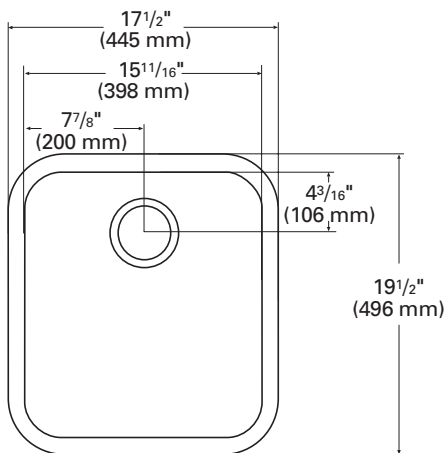

TOP VIEW

SIDE CROSS-SECTION

### 805 (SEAMED UNDERMOUNT)

#### INSIDE SINK DIMENSIONS

	Length	×	Width	×	Depth
inches	15 <sup>11</sup> / <sub>16</sub>		17 <sup>1</sup> / <sub>16</sub>		8 <sup>1</sup> / <sub>4</sub>
(mm)	(398)		(449)		(210)

For an explanation of installation options, see *Installation/Accessories*.

All drain holes in sinks are nominally 3<sup>1</sup>/<sub>2</sub>" in diameter and accept all standard drain hardware, including waste disposal units.

Metric conversions are approximate.

**Corian.**