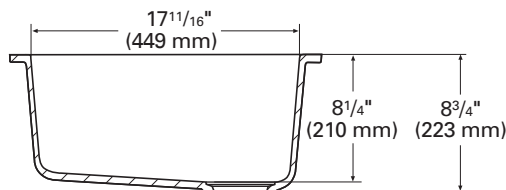

TOP VIEW

SIDE CROSS-SECTION

#### INSIDE SINK DIMENSIONS

	Length	×	Width	×	Depth
inches	15 <sup>11</sup> / <sub>16</sub>		17 <sup>1</sup> / <sub>16</sub>		8 <sup>1</sup> / <sub>4</sub>
(mm)	(398)		(449)		(210)

For an explanation of installation options, see *Installation/Accessories*.

All drain holes in sinks are nominally 3<sup>1</sup>/<sub>2</sub>" in diameter and accept all standard drain hardware, including waste disposal units.

Metric conversions are approximate.

**Corian.**