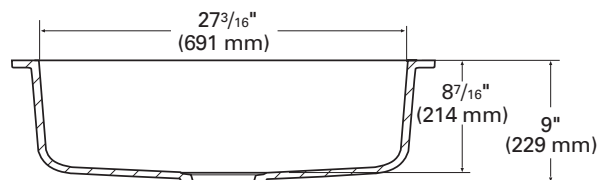

TOP VIEW

FRONT CROSS-SECTION

881 (SEAMED UNDERMOUNT)

INSIDE SINK DIMENSIONS

	Length	×	Width	×	Depth
inches	27 ³ / ₁₆		17		8 ⁷ / ₁₆
(mm)	(691)		(432)		(214)

For an explanation of installation options, see *Installation/Accessories*.

All drain holes in sinks are nominally 3 1/2" in diameter and accept all standard drain hardware, including waste disposal units.

Metric conversions are approximate.

Corian.