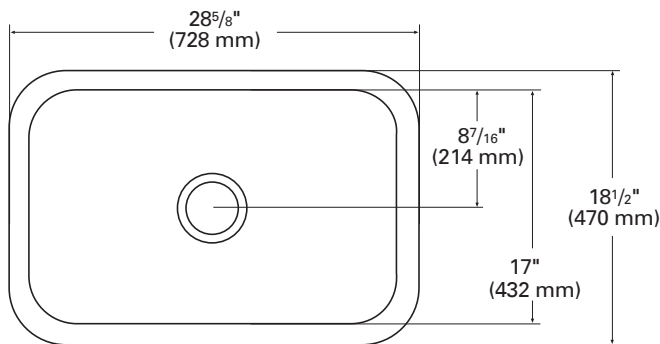

881

Large Single Sink

Our largest single sink is perfect for any environment.

- ▶ Offers spacious rectangular design
- ▶ Designed for residential or commercial applications
- ▶ See *Color Options* page at the beginning of Sinks Section for available colors

TOP VIEW

FRONT CROSS-SECTION

881 (SEAMED UNDERMOUNT)

INSIDE SINK DIMENSIONS

	Length	×	Width	×	Depth
inches	27 ³ / ₁₆		17		8 ⁷ / ₁₆
(mm)	(691)		(432)		(214)

For an explanation of installation options, see *Installation/Accessories*.

All drain holes in sinks are nominally 3 1/2" in diameter and accept all standard drain hardware, including waste disposal units.

Metric conversions are approximate.

Corian.