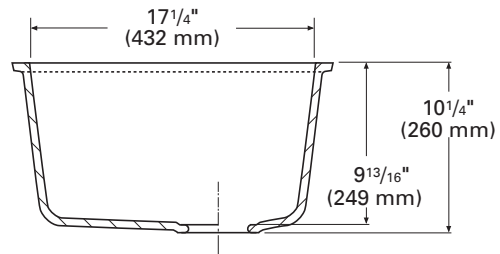

Sinks 901

901

Large Single Sink

A stylish, elegant alternative to traditional square or rectangular sinks.

- ▶ “D” shape and extra depth bring elegance and performance to any kitchen design
- ▶ Use alone or in combination with other Corian® sinks
- ▶ Total depth is greater than 10" when undermounted
- ▶ Fits into a 24" or larger base cabinet
- ▶ See *Color Options* page at the beginning of Sinks Section for available colors

TOP VIEW

SIDE CROSS-SECTION

901 (SEAMED UNDERMOUNT)

INSIDE SINK DIMENSIONS

	Length	×	Width	×	Depth
inches	22		17¼		9 ¹³ / ₁₆
(mm)	(559)		(432)		(249)

For an explanation of installation options, see *Installation/Accessories*.

All drain holes in sinks are nominally 3½" in diameter and accept all standard drain hardware, including waste disposal units.

Metric conversions are approximate.

Corian.