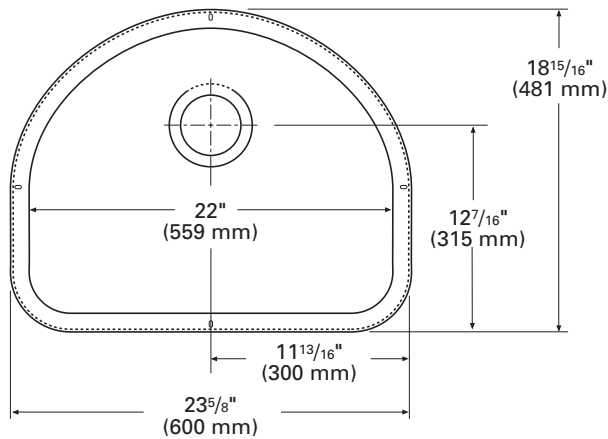

Sinks 901

901

Large Single Sink

A stylish, elegant alternative to traditional square or rectangular sinks.

- ▶ “D” shape and extra depth bring elegance and performance to any kitchen design
- ▶ Use alone or in combination with other Corian® sinks
- ▶ Total depth is greater than 10" when undermounted
- ▶ Fits into a 24" or larger base cabinet
- ▶ See *Color Options* page at the beginning of Sinks Section for available colors

TOP VIEW

SIDE CROSS-SECTION

901 (SEAMED UNDERMOUNT)

INSIDE SINK DIMENSIONS

	Length	×	Width	×	Depth
inches	22		17¼		9 ¹³ / ₁₆
(mm)	(559)		(432)		(249)

For an explanation of installation options, see *Installation/Accessories*.

All drain holes in sinks are nominally 3½" in diameter and accept all standard drain hardware, including waste disposal units.

Metric conversions are approximate.

Corian.