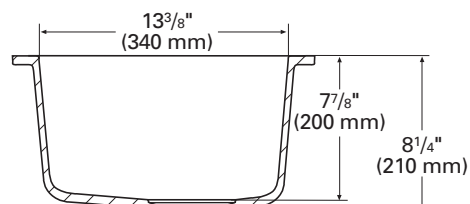

TOP VIEW

SIDE CROSS-SECTION

859 (SEAMED UNDERMOUNT)

INSIDE SINK DIMENSIONS

	Length	×	Width	×	Depth
inches	17 ⁵ / ₁₆		13 ³ / ₈		7 ⁷ / ₈
(mm)	(440)		(340)		(200)

For an explanation of installation options, see *Installation/Accessories*.

All drain holes in sinks are nominally 3 1/2" in diameter and accept all standard drain hardware, including waste disposal units.

Metric conversions are approximate.

Corian.