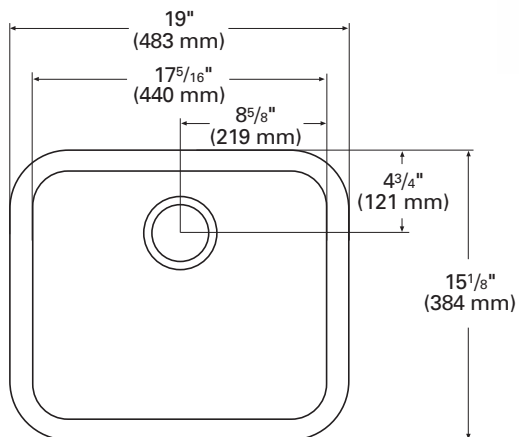

TOP VIEW

SIDE CROSS-SECTION

859 (SEAMED UNDERMOUNT)

INSIDE SINK DIMENSIONS

	Length	×	Width	×	Depth
inches	17 ⁵ / ₁₆		13 ³ / ₈		7 ⁷ / ₈
(mm)	(440)		(340)		(200)

For an explanation of installation options, see *Installation/Accessories*.

All drain holes in sinks are nominally 3 1/2" in diameter and accept all standard drain hardware, including waste disposal units.

Metric conversions are approximate.

Corian.