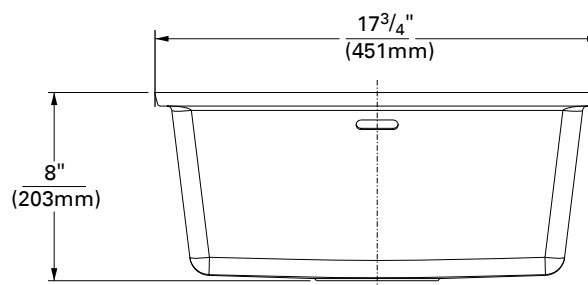

TOP VIEW

SIDE CROSS-SECTION

#### INSIDE SINK DIMENSIONS

	Length	×	Width	×	Depth
inches	15 <sup>3</sup> / <sub>4</sub>		15 <sup>3</sup> / <sub>4</sub>		8
(mm)	(400)		(400)		(203)

For an explanation of installation options, see *Installation/Accessories*.

All drain holes in sinks are nominally 3½" in diameter and accept all standard drain hardware, including waste disposal units. Metric conversions are approximate.

**Corian.**