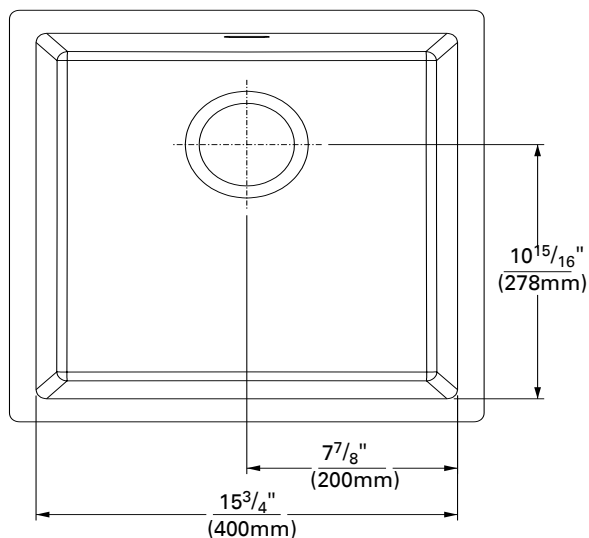

TOP VIEW

SIDE CROSS-SECTION

#### INSIDE SINK DIMENSIONS

	Length	×	Width	×	Depth
inches	15 <sup>3</sup> / <sub>4</sub>		15 <sup>3</sup> / <sub>4</sub>		8
(mm)	(400)		(400)		(203)

For an explanation of installation options, see *Installation/Accessories*.

All drain holes in sinks are nominally 3½" in diameter and accept all standard drain hardware, including waste disposal units. Metric conversions are approximate.

**Corian.**