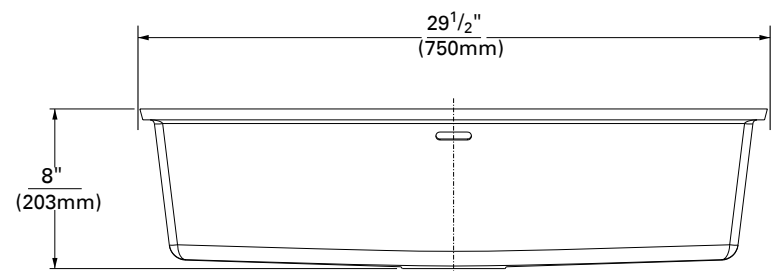

**SIDE CROSS-SECTION**

#### SINK DIMENSIONS

	Length	×	Width	×	Depth
inches	27 <sup>1</sup> / <sub>2</sub>		15 <sup>3</sup> / <sub>4</sub>		8
(mm)	(699)		(400)		(203)

For an explanation of installation options, see *Installation/Accessories*.

All drain holes in sinks are nominally 3<sup>1</sup>/<sub>2</sub>" in diameter and accept all standard drain hardware, including waste disposal units.

Metric conversions are approximate.