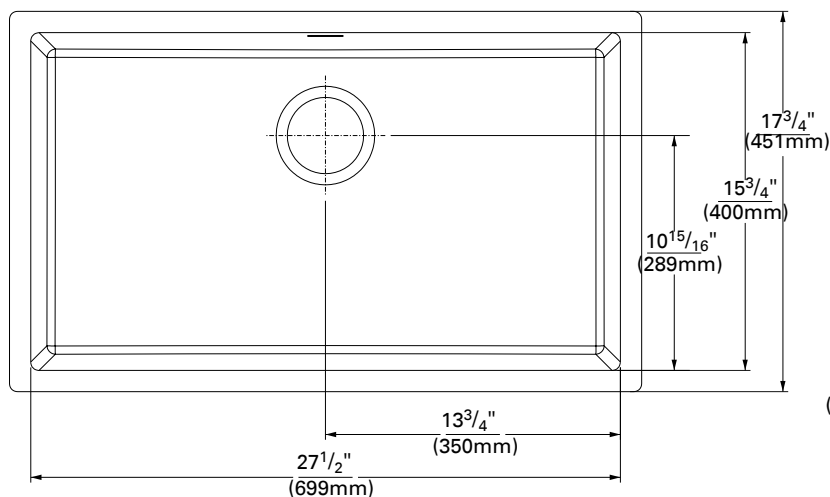

966

Vaso Sink

A rectangle, Corian® 966 Vaso Sink will blend into any room while adding an air of elegance.

- Coordinates with DuPont™ Corian® solid surface vanity tops for a seamless, easy-to-clean surface
- Nonporous surface, that with proper cleaning, resists mold, mildew and stains
- Colors offered are Corian® Bone, Bisque, Cameo White, and Glacier White

SIDE CROSS-SECTION

TOP VIEW

966 VASO SINK

SINK DIMENSIONS

	Length	×	Width	×	Depth
inches	27¹/₂		15³/₄		8
(mm)	(699)		(400)		(203)

For an explanation of installation options, see *Installation/Accessories*.

All drain holes in sinks are nominally 3¹/₂" in diameter and accept all standard drain hardware, including waste disposal units.

Metric conversions are approximate.

Corian.